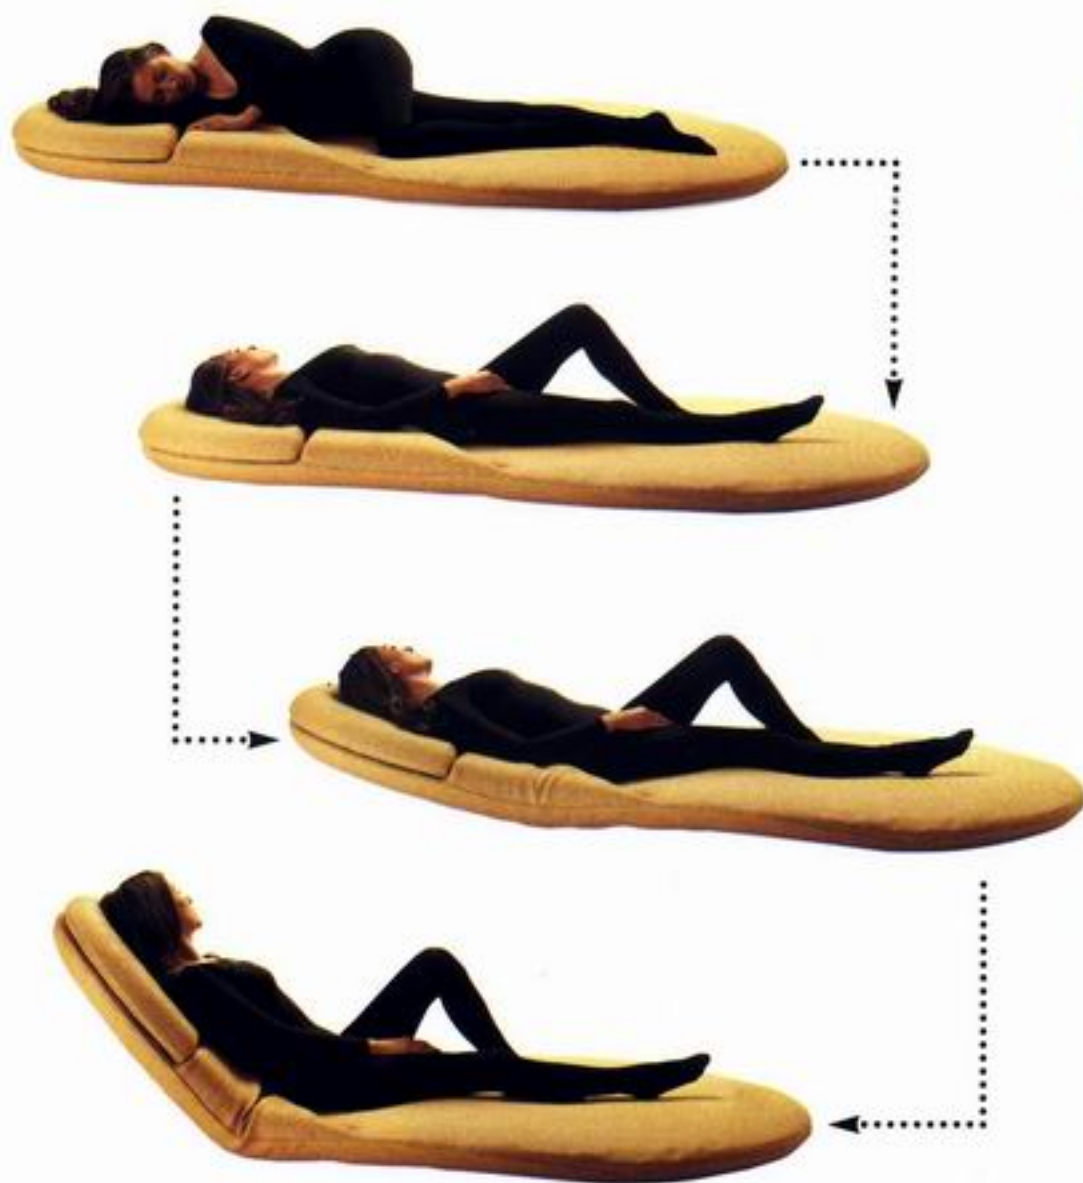

habitat domestico in evoluzione: leggere, guardare la Tv, fare ginnastica, meditare, giocare al computer, dormire, scherzare con gli amici... e costituire una zona gioco per i bambini. Anche la posizione di utilizzo è varia: in qualsiasi senso e direzione. Decisamente anticonvenzionale. (L.M.)

Against the tide: both the typological kind and that which defines the common rules of use. Levanti's design is defined by negation. It is not a sofa, because it has neither a frame to support it nor the usual arms and back. It is not a chair, for the size is non-standard and also it rests directly on the floor. It is not even a mattress, for it has a strange cocoonlike form, besides a mechanism that allows you to lift the smallest part. And perhaps it is exactly its indefinability (the catalogue calls it "a

Giovanni Levanti

Xito

Campeggi

Il sedile Xito è in poliuretano espanso e fibra poliestere, con rivestimento in cotone colorato. Misura cm 210x135x14h.

The Xito seat is in foam polyurethane and polyester fiber, covered in colored cotton. Dimensions: 210x135x14h cm.